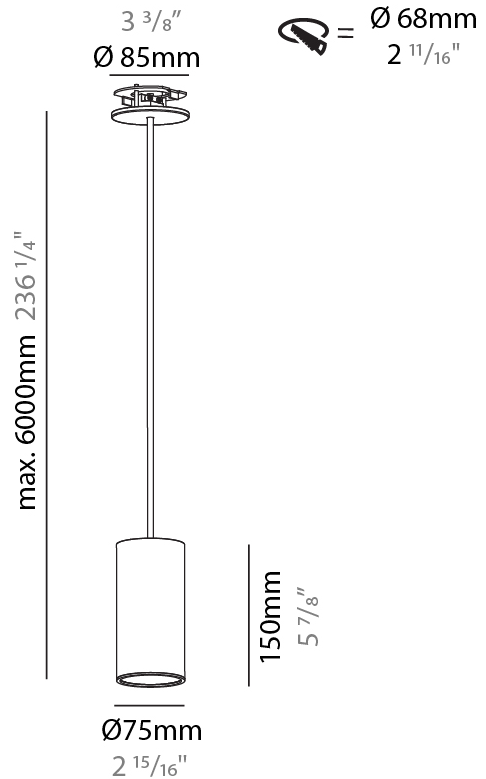

PHYSICAL

Shape: Cylinder
Diameter (mm): 75
Diameter (in): 2 ¹⁵/₁₆
Height (mm): 150
Height (in): 5 ⁷/₈
Max. Overall Height (mm): 2150
Max. Overall Height (in): 84 ⁵/₈
Diffuser: Shine Ring 0-6
Fixture Finish: SSR / BKV / CWI / CRY / HAB / UFT / ITA / RUA / FTG / MYG / LOD / PUS / FRO / FUP / KIA / POP / BLS / SPG / MEY / GOH / CHC / COM / ABZ / JAG / OBR / MOS / ROR
Fixture Material: Aluminum
Cable Details: 2000mm / 4000mm Cable in White / Black / Orange / Red
Cut-out Measurements: 68mm / 2 11/16"

ELECTRICAL

Lamp Type: LED (Zhaga Standard)
Input Wattage (W): 10.9
Total Output Wattage (W): 9
Dimming: Tri-Mode (Non-Dimming and Phase Dimming (120Vac only) and 0-10V Dimming)
Driver Included: Yes
Driver Location: External
Driver Type: Constant Current - Universal
Driver Class: Class 2
Housing: ENCP3 w/Quick Connect
Input Voltage (V): 120 - 277
Constant Current (MA): 500

LED

Number of LEDs: 1
Color Temperature (°K): 2700 / 3000 / 4000
Max. Delivered Lumen (lm): 923
CRI: >90 CRI
Lamp Life (hrs): 50000
Upon Request: ***3500K available in minimum quantities (larger quantities upon request)

OPTICAL

Reflector: 18 / 36 / 52

RATINGS AND CERTIFICATIONS

Certified By: Certified for North American Standards
IP rating: IP20

PROJECT
TYPE
SPECIFIER
QUANTITY
DATE